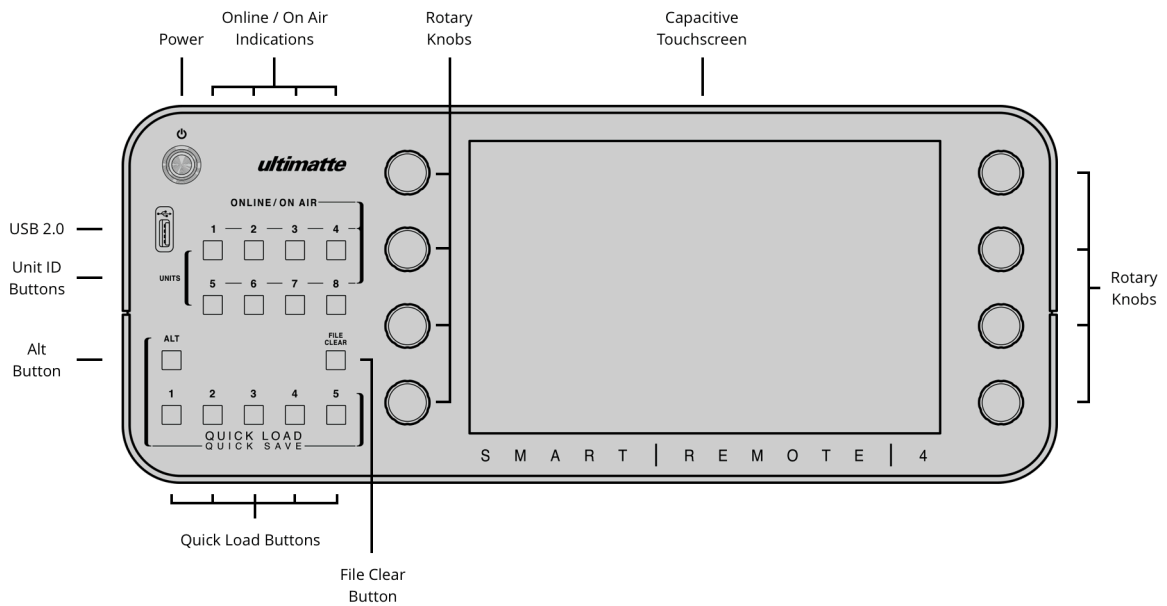

Ultimatte Smart Remote 4

Now you can control up to 8 different Ultimatte 12 units at the same time via ethernet. Smart Remote 4 features a 10.1 inch touchscreen for quickly navigating menus and adjusting settings, along with hard buttons with on line and on air indicators for quickly switching between units. The file clear button automatically adjusts the most important settings to instantly give you incredible composites!

\$3,855

Connections

Software Updates

2 x USB 2.0 and 1 x USB 3.0 for firmware updates.

SVGA Output

SVGA output allows for graphics to be viewed on an external VGA monitor.

Ethernet

2 x 10/100 Mbps Ethernet ports to connect to LAN networks for controlling Ultimatte 12.

RS-422

2 x for controlling Ultimatte 11.

RS-422

Product Specifics

Rotary Knobs

8 x rotary knobs for adjusting parameters.

Unit ID Buttons

8 x buttons. Illuminated blue for active.

Touchscreen

10.1 inch 1280 x 800 colour display panel. Integrated capacitive touchscreen with onscreen controls for settings and navigating menus.

Operating Systems

Windows 10, 64-bit.

Power Requirements

Power Supply