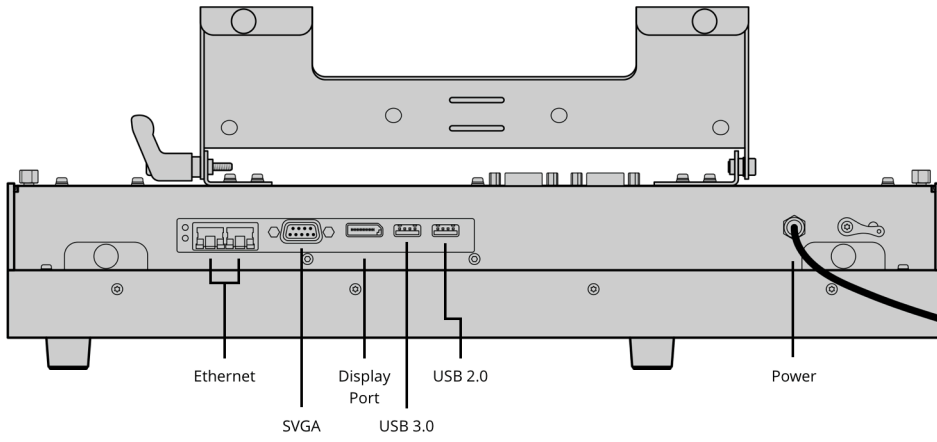

\$3,855

Connections

Software Updates

2 x USB 2.0 and 1 x USB 3.0 for firmware updates.

SVGA Output

SVGA output allows for graphics to be viewed on an external VGA monitor.

Ethernet

2 x 10/100 Mbps Ethernet ports to connect to LAN networks for controlling Ultimatte 12.

RS-422

2 x for controlling Ultimatte 11.

RS-422

Product Specifics

Rotary Knobs

8 x rotary knobs for adjusting parameters.

Unit ID Buttons

8 x buttons. Illuminated blue for active.