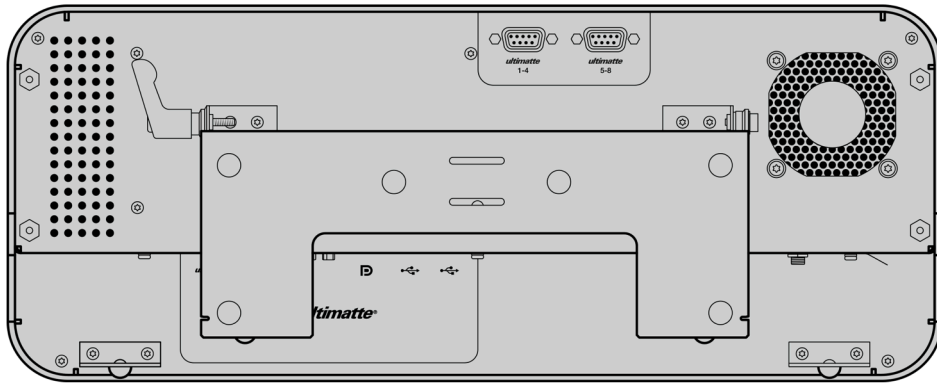

Ultimatte Smart Remote 4

Now you can control up to 8 different Ultimatte 12 units at the same time via ethernet. Smart Remote 4 features a 10.1 inch touchscreen for quickly navigating menus and adjusting settings, along with hard buttons with on line and on air indicators for quickly switching between units. The file clear button automatically adjusts the most important settings to instantly give you incredible composites!

\$3,855

Connections

Software Updates

2 x USB 2.0 and 1 x USB 3.0 for firmware updates.

SVGA Output

SVGA output allows for graphics to be viewed on an external VGA monitor.

Ethernet

2 x 10/100 Mbps Ethernet ports to connect to LAN networks for controlling Ultimatte 12.

RS-422

2 x for controlling Ultimatte 11.

RS-422

Product Specifics

Rotary Knobs

8 x rotary knobs for adjusting parameters.

Unit ID Buttons

8 x buttons. Illuminated blue for active.