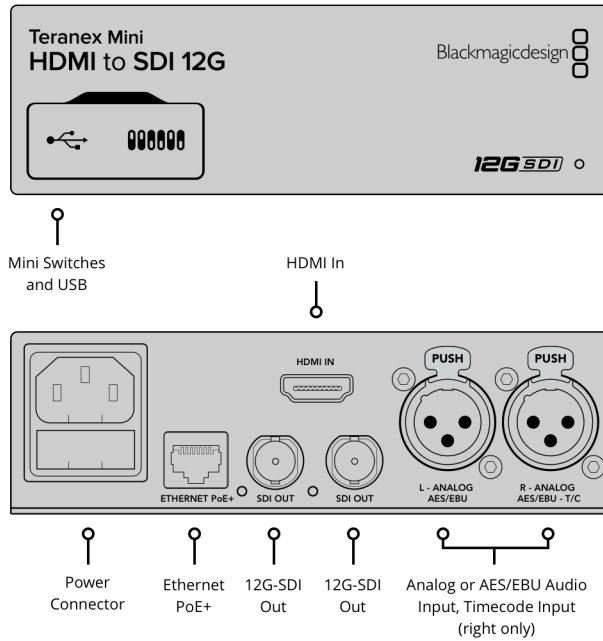

SDI Output Standards

SD Video Standards

525i59.94 NTSC, 625i50 PAL

HD Video Standards

720p50, 720p59.94, 720p60
1080i50, 1080i59.94, 1080i60
1080p23.98, 1080p24, 1080p25,
1080p29.97, 1080p30, 1080p47.95,
1080p48, 1080p50, 1080p59.94,
1080p60

2K Video Standards

2Kp23.98 DCI, 2Kp24 DCI, 2Kp25 DCI

Ultra HD Video Standards

2160p23.98, 2160p24, 2160p25,
2160p29.97, 2160p30, 2160p47.95,
2160p48, 2160p50, 2160p59.94,
2160p60

4K Video Standards

4Kp23.98 DCI, 4Kp24 DCI, 4Kp25 DCI

SDI Compliance

SMPTE 259M, SMPTE 292M,
SMPTE 296M, SMPTE 372M,
SMPTE 424M, SMPTE 425M
level A and B, SMPTE 2081-1,
SMPTE 2081-10, SMPTE 2082-1 and
SMPTE 2082-10

SDI Video Rates

SDI video connections are auto switching between standard definition SDI, high definition 3G-SDI, 6G-SDI, and 12G-SDI.

SDI Video Sampling

4:2:2

SDI Audio Sampling

Television standard sample rate of 48 kHz and 24-bit.

SDI Color Precision

4:2:2

SDI Color Space

YUV

HDMI Input Standards

SD Video Standards

525i59.94 NTSC, 625i50 PAL

HD Video Standards

720p50, 720p59.94, 720p60
1080i50, 1080i59.94, 1080i60
1080p23.98, 1080p24, 1080p25,
1080p29.97, 1080p30, 1080p47.95,
1080p48, 1080p50, 1080p59.94,
1080p60

2K Video Standards

2Kp23.98 DCI, 2Kp24 DCI, 2Kp25 DCI